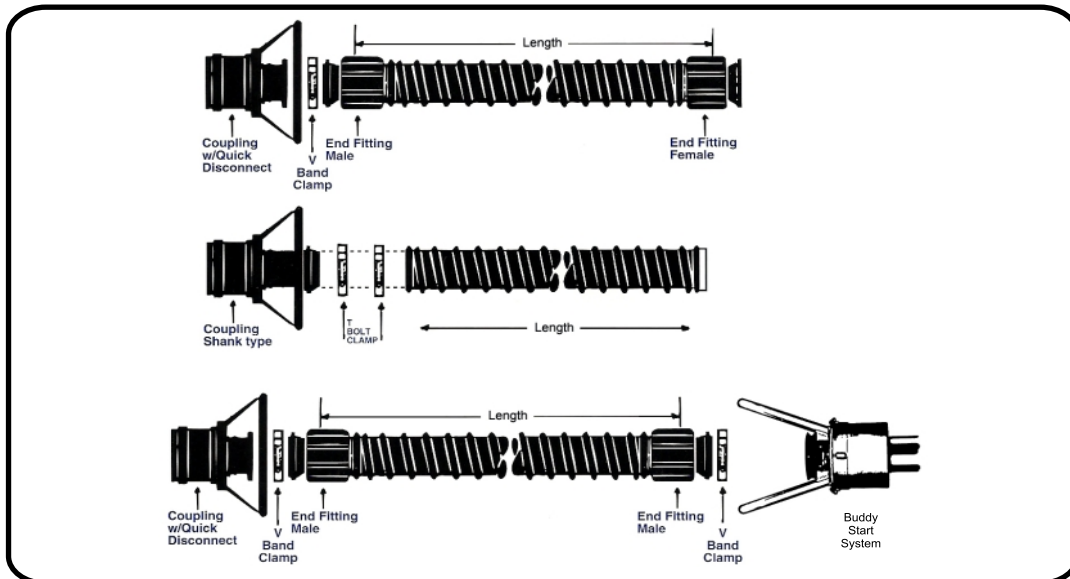

JET STARTER HOSES AND COUPLINGS

U.S. Airmotive GSE has ready for immediate delivery lengths of 20, 30, 40, 45, 50, or 60 ft. (Custom lengths available upon request).

U.S. AIRMOTIVE GSE
YOUR ONE STOP SUPPLIER